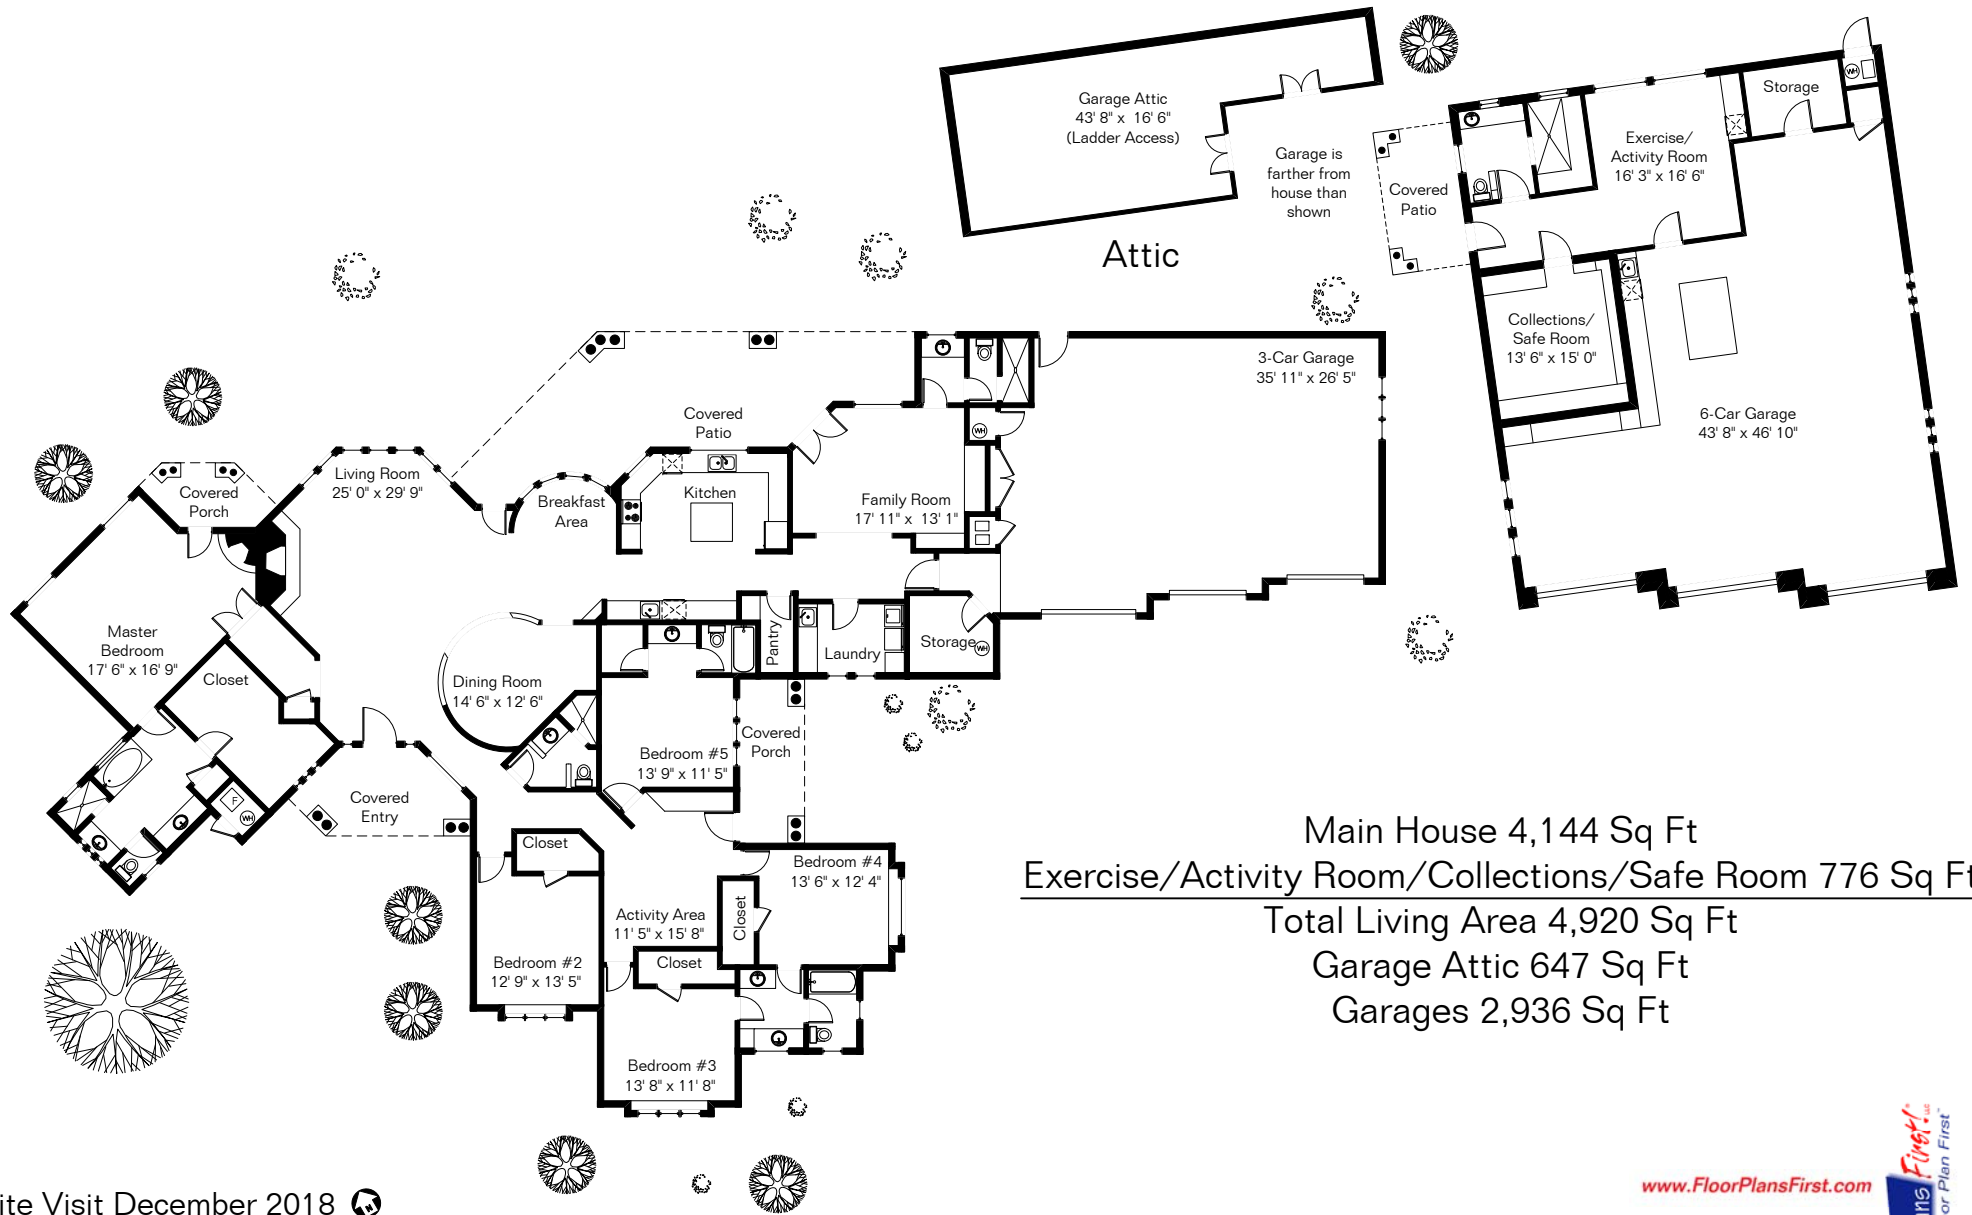

The square footages and room size information are deemed to be reliable but are not guaranteed and should be independently verified.

# 4930 N Melpomene Way

Main House 4,144 Sq Ft  
 Exercise/Activity Room/Collections/Safe Room 776 Sq Ft  

---

 Total Living Area 4,920 Sq Ft  
 Garage Attic 647 Sq Ft  
 Garages 2,936 Sq Ft

Site Visit December 2018   
 0 ft. 6 ft. 10 ft. 20 ft.